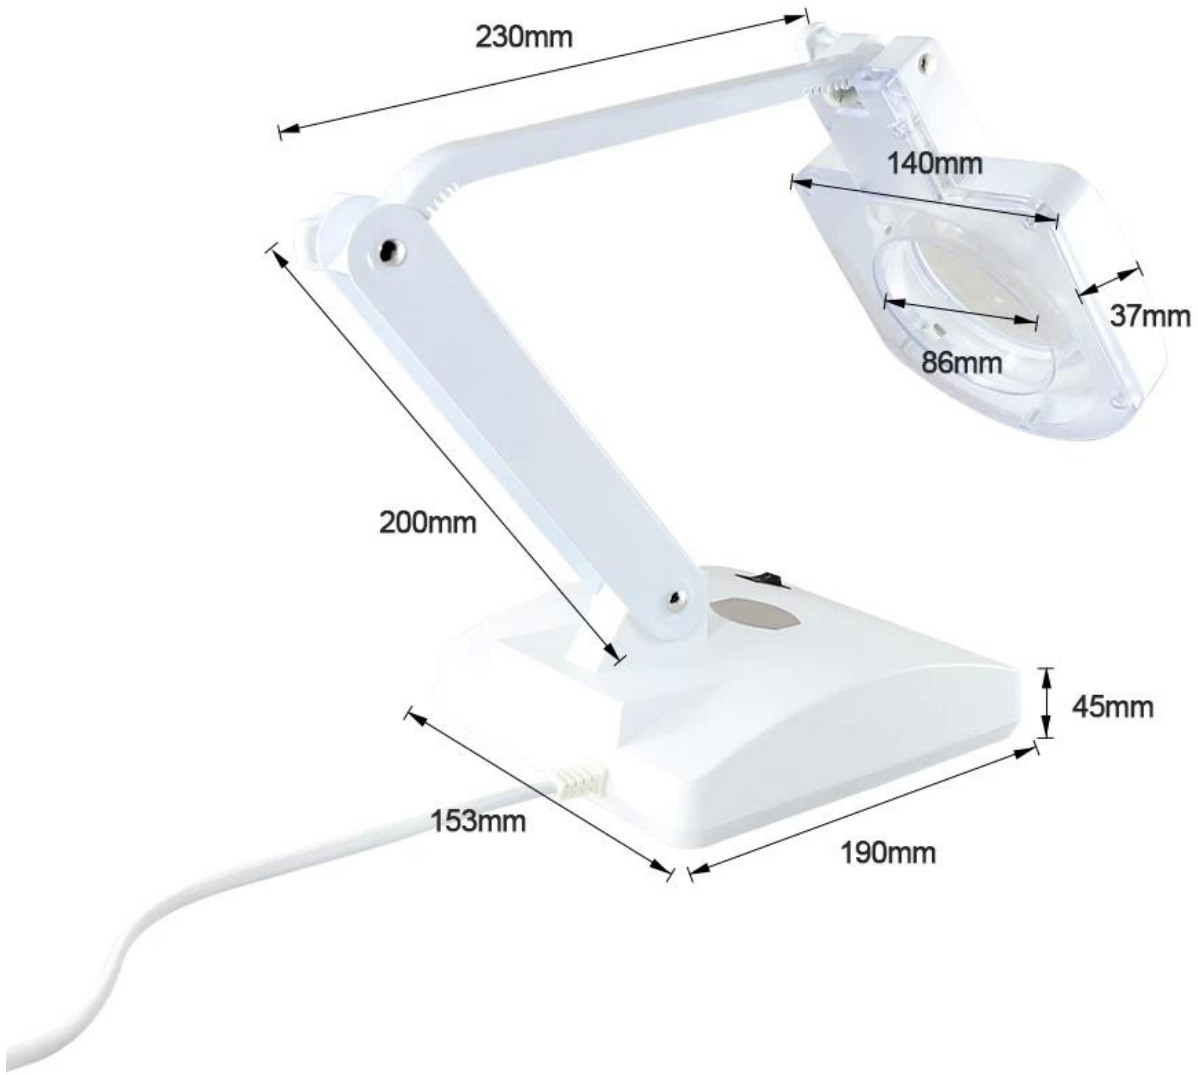

PRODUCT SIZE

PRODUCT DETAILS

Small lenses

Large lenses

Metal support, solid and stable structure

Fold fixture regulator

Light cover regulator

Fluorescent

PRODUCT PHOTOGRAPH

PRODUCT PACKAGING

Weight: 1.2KG