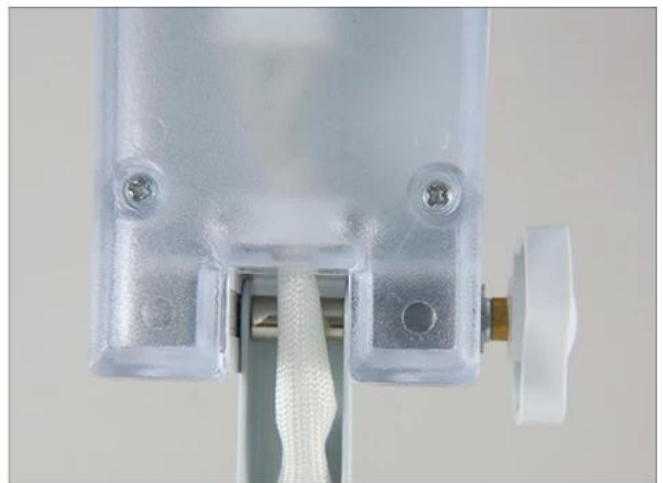

PRODUCT SIZE

PRODUCT DETAILS

Small lenses

Large lenses

Metal support, solid and stable structure

Fold fixture regulator

Light cover regulator

Fluorescent

PRODUCT PHOTOGRAPH

PRODUCT PACKAGING

Weight: 1.2KG