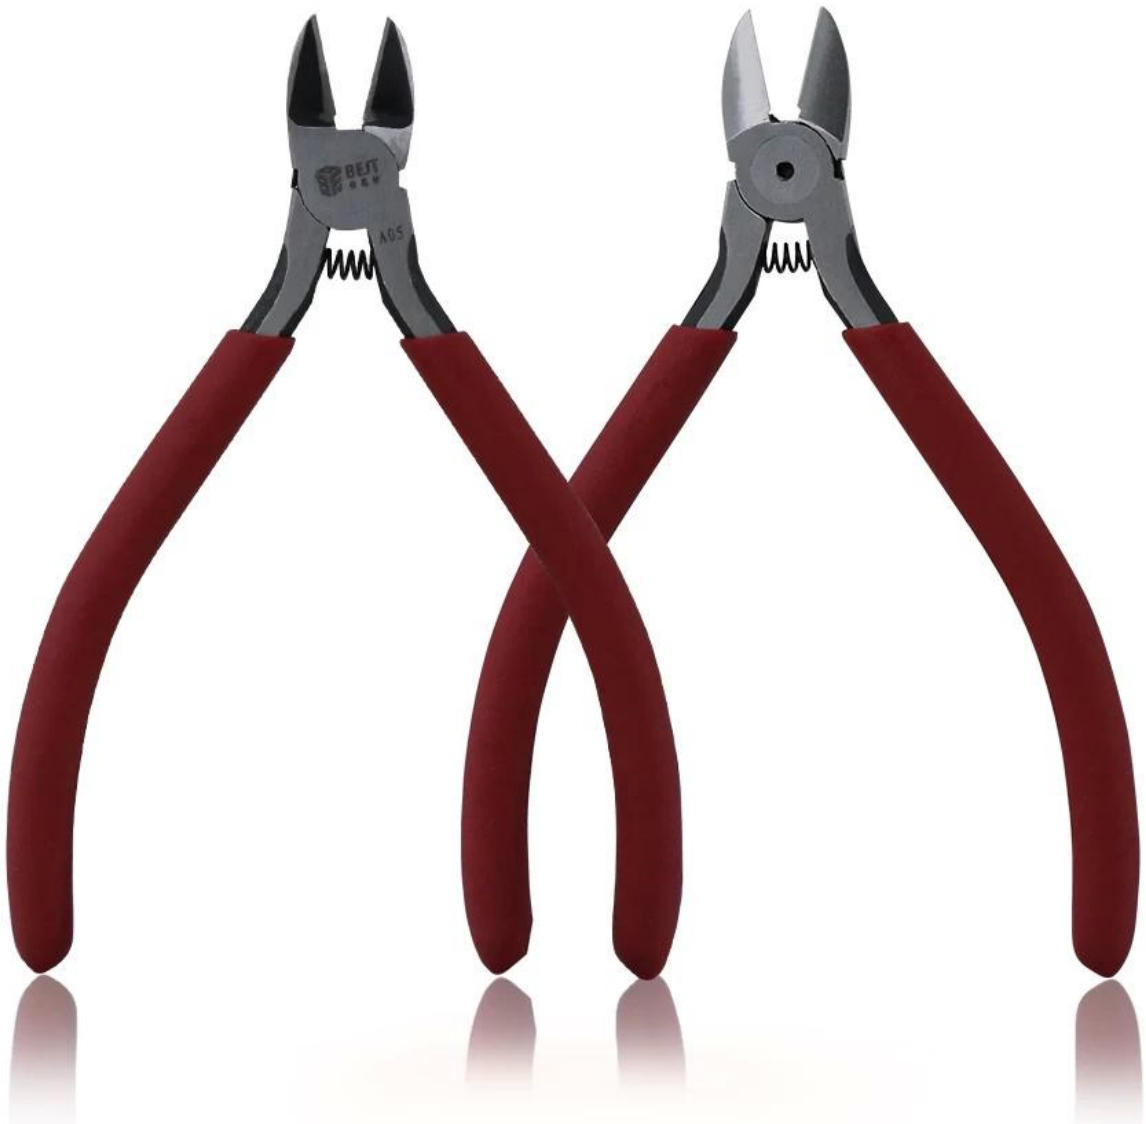

60) BEST CR-V)

42 ~ 38 mm

HRC56 ~ 62

HRC20

1.5 mm

2.0 ~ 0.1 mm

PRODUCT DISPLAY

PRODUCT SIZE

PRODUCT PHOTOGRAPH

PRODUCT PACKAGING

WEIGHT:87G

FRONT

179MM

BACK

75MM