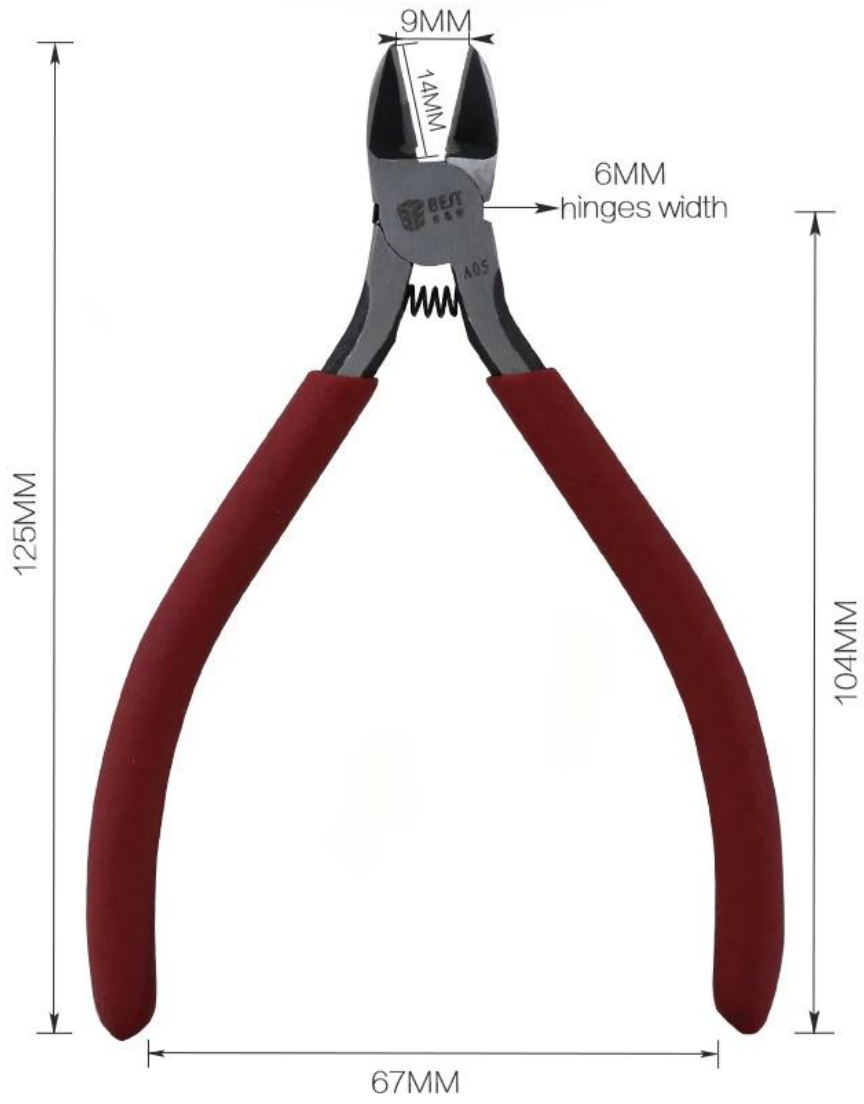

60) BEST CR-V)

42 ~ 38 mm

HRC56 ~ 62

HRC20

1.5 mm

2.0 ~ 0.1 mm

PRODUCT DISPLAY

PRODUCT SIZE

PRODUCT PHOTOGRAPH

PRODUCT PACKAGING

WEIGHT:87G

FRONT

179MM

BACK

75MM