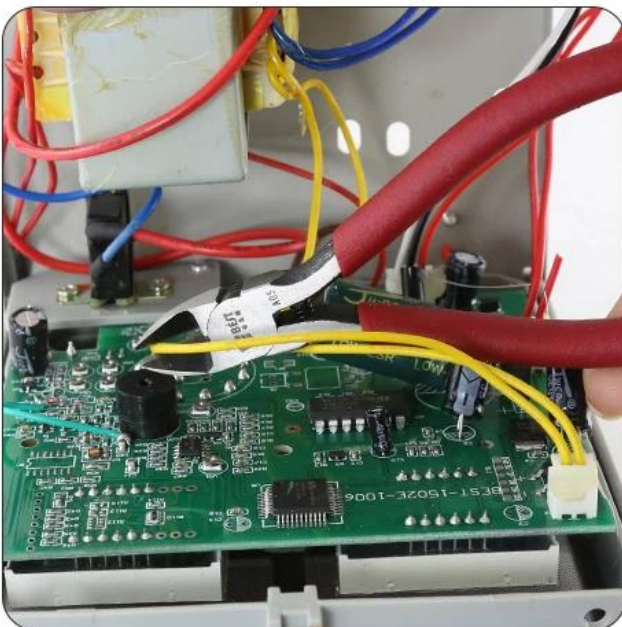

User manual

Warning

This model is not insulated tools. Please use it when power off.

Attention

- To protect user safe, please use protective glasses.
- As the cut material will fly out, make sure no one beside you and no easy damaged things beside you, then begin working.
- This product is not a dedicated pressure equipment.
- When stored, please assure the blade at the closed state and can not be touched by children.
- Do not let the plier tip rub something.
- Please do not directly touch the blade part with hand.
- Do not use in cutting hard materials and steel wire, etc.
- Do not use the pliers above its cutting capability and coarse wire.