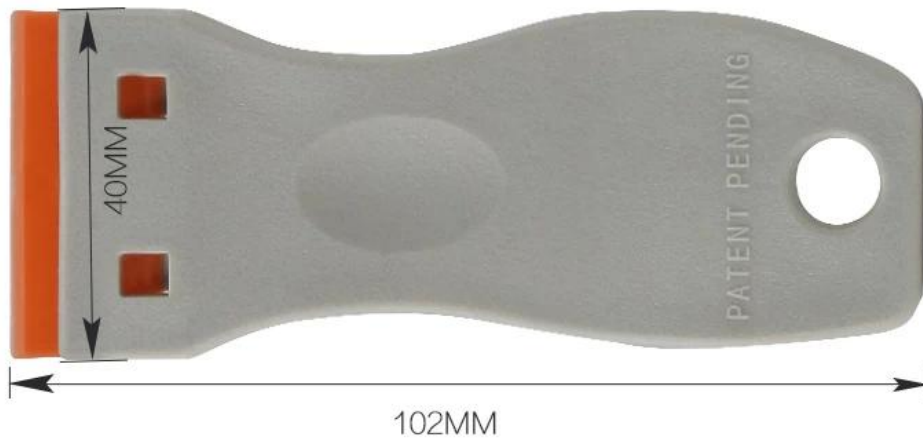

- . 000000 000000 000000 000000 000000 0
- . 00000000 00000000 00000000 00000000 00000000 00000 0000 0
- . 000000 000000 0000000 0
- . 0000000000 0000 000 00000000 00000 0
- 0000000000 0000 0000 000000 0.

PRODUCT DISPLAY

For Mobile Phone Cellphone Tablet Screen Repair Cleaning Tools Cleaner Brush.

PRODUCT SIZE

Original plastic blade

Metal blade to be purchased separately

PRODUCT FEATURES

Use gestures when used

Non-slip silicone handle

Fixed blade

The blade is inserted from the top

Uses: scraping the ground or glass on the traces of decoration, such as chewing gum, paint, paint, cement, glue and other residual stains.