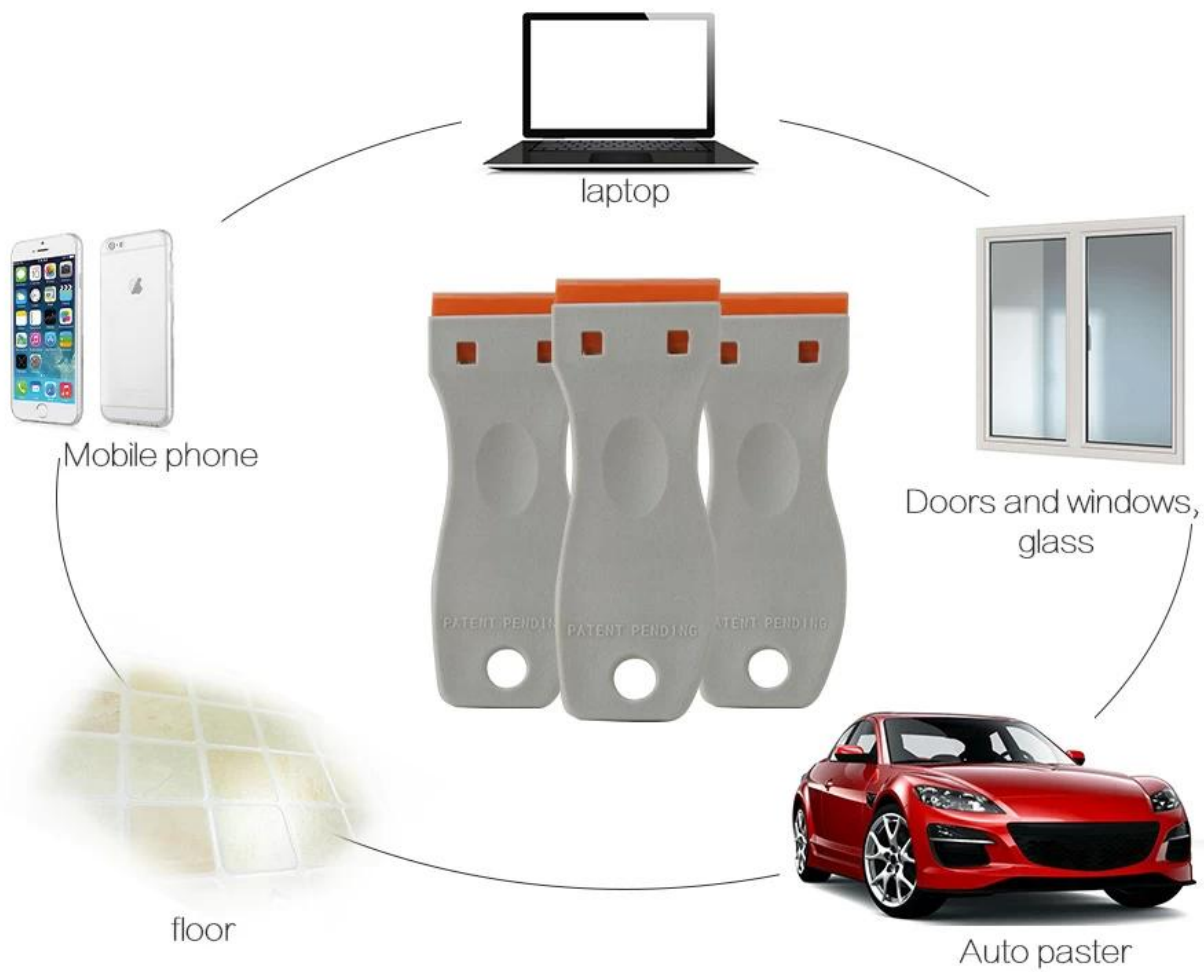

- . 000000 000000 000000 000000 000000 0
- . 00000000 00000000 00000000 00000000 00000000 00000 0000 0
- . 000000 000000 0000000 0
- . 0000000000 0000 000 00000000 00000 0
- 0000000000 0000 0000 000000 0.

PRODUCT DISPLAY

For Mobile Phone Cellphone Tablet Screen Repair Cleaning Tools Cleaner Brush.

PRODUCT SIZE

Original plastic blade

Metal blade to be purchased separately

PRODUCT FEATURES

Use gestures when used

Non-slip silicone handle

Fixed blade

The blade is inserted from the top

Uses: scraping the ground or glass on the traces of decoration, such as chewing gum, paint, paint, cement, glue and other residual stains.