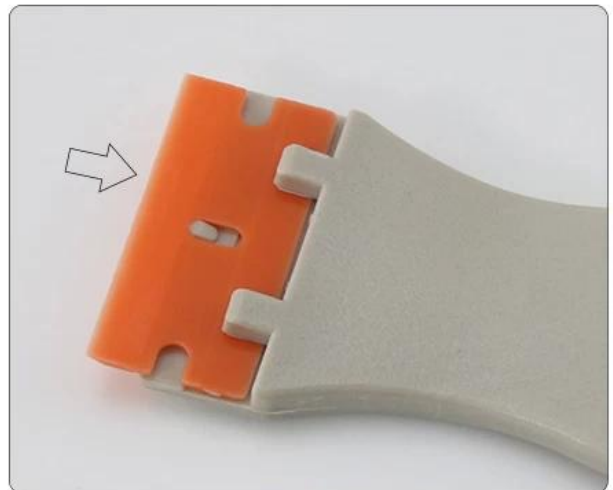

PRODUCT DISPLAY

For Mobile Phone Cellphone Tablet Screen Repair Cleaning Tools Cleaner Brush.

PRODUCT SIZE

Original plastic blade

Metal blade to be purchased separately

PRODUCT FEATURES

Use gestures when used

Non-slip silicone handle

Fixed blade

The blade is inserted from the top

Uses: scraping the ground or glass on the traces of decoration, such as chewing gum, paint, paint, cement, glue and other residual stains.