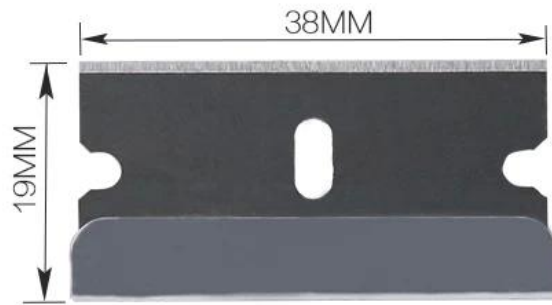

PRODUCT DISPLAY

For Mobile Phone Cellphone Tablet Screen Repair Cleaning Tools Cleaner Brush.

PRODUCT SIZE

Original plastic blade

Metal blade to be purchased separately

PRODUCT FEATURES

Use gestures when used

Non-slip silicone handle

Fixed blade

The blade is inserted from the top

Uses: scraping the ground or glass on the traces of decoration, such as chewing gum, paint, paint, cement, glue and other residual stains.