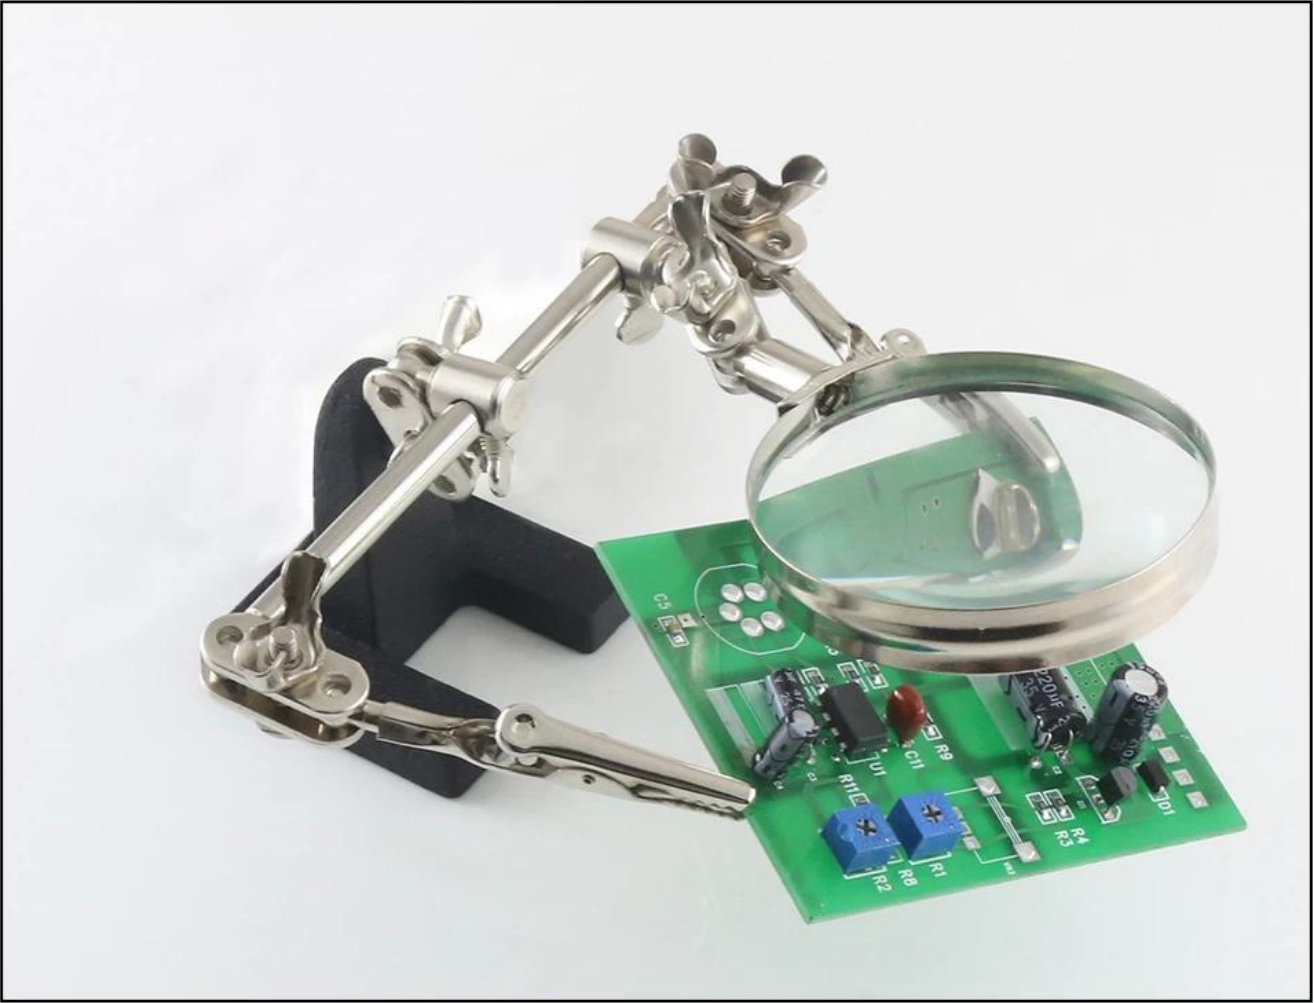

PRODUCT DISPLAY

PRODUCT SIZE

PRODUCT DETAILS

Free rotatable 360°

Auxiliary clamp

Magnifying glass 3X

PRODUCT PHOTOGRAPH

PRODUCT PACKAGING